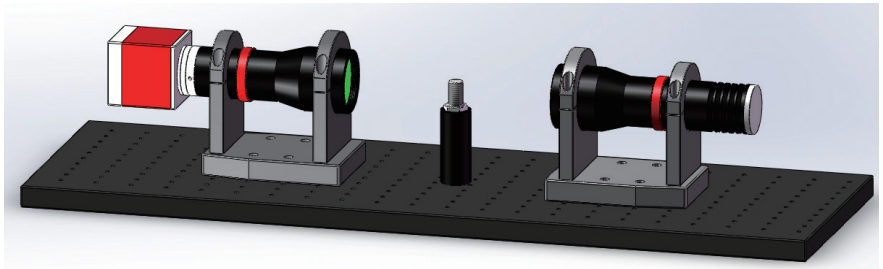

Measurement of screw thread pitch

Application: Screw thread pitch measurement
Measuring the pitch of screw thread

NEW TRY Products: Telecentric lens (VCM230-26)
+ Telecentric illuminator (VCL-26-1W-G)

- C/F Mount Bi telecentricity;
- <0.1% distortion;
- Clear contour;
- Coupled telecentric illuminator.

Camera: 5MP Basler-piA-2400-12gm, 2/3", 3.45um

- Resolution: Up to 2456*2058 pixels.

Test conclusion:

- Accuracy: Depending on different cameras resolution and image areas.
19.34mm × 16.21mm <0.007mm with 2456x2058 pixels.
- Performance: Clear image, nearly 0 distortion.
- Test image: Achieved image with high defination and great uniformity .